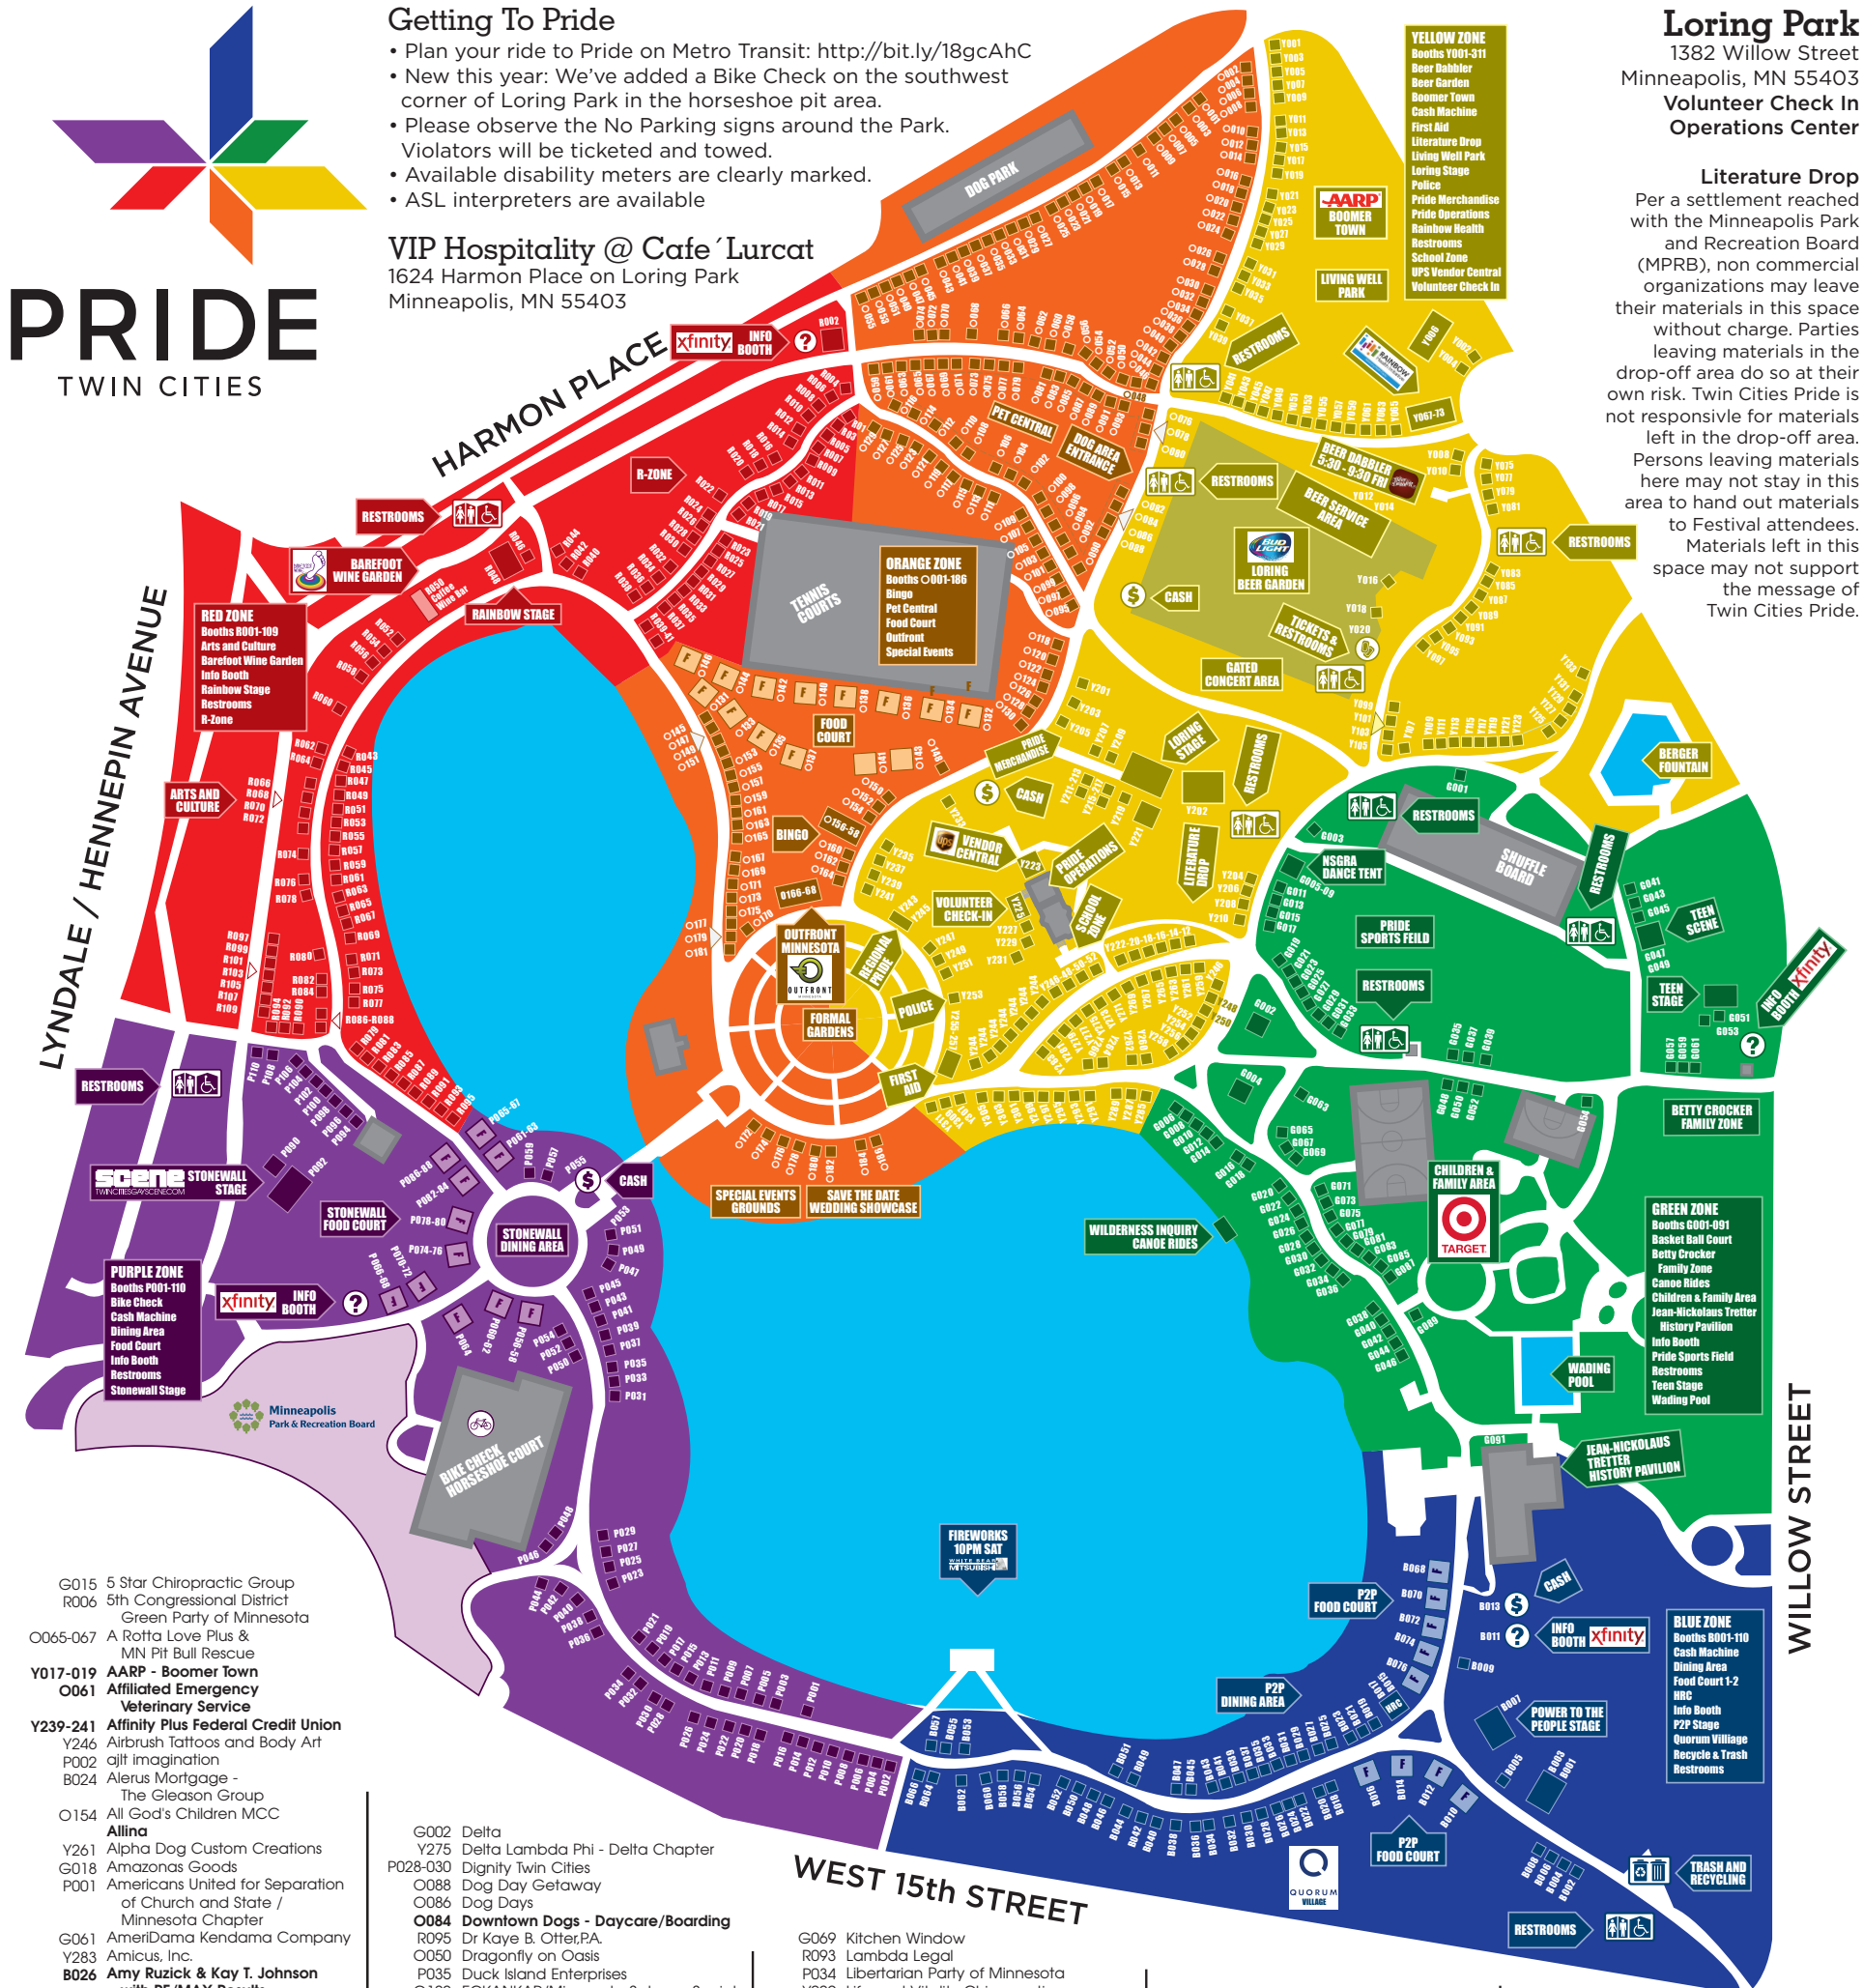

PRIDE

TWIN CITIES

Getting To Pride

- Plan your ride to Pride on Metro Transit: <http://bit.ly/18gcAhC>
- New this year: We've added a Bike Check on the southwest corner of Loring Park in the horseshoe pit area.
- Please observe the No Parking signs around the Park. Violators will be ticketed and towed.
- Available disability meters are clearly marked.
- ASL interpreters are available

VIP Hospitality @ Cafe Lurcat
1624 Harmon Place on Loring Park
Minneapolis, MN 55403

Loring Park
1382 Willow Street
Minneapolis, MN 55403
Volunteer Check In
Operations Center

Literature Drop
Per a settlement reached with the Minneapolis Park and Recreation Board (MPRB), non commercial organizations may leave their materials in this space without charge. Parties leaving materials in the drop-off area do so at their own risk. Twin Cities Pride is not responsible for materials left in the drop-off area. Persons leaving materials here may not stay in this area to hand out materials to Festival attendees. Materials left in this space may not support the message of Twin Cities Pride.

- G015 5 Star Chiropractic Group
- R006 5th Congressional District Green Party of Minnesota
- O065-067 A Rotta Love Plus & MN Pit Bull Rescue
- Y017-019 AARP - Boomer Town
- O061 Affiliated Emergency Veterinary Service
- Y239-241 Affinity Plus Federal Credit Union
- Y246 Airbrush Tattoos and Body Art
- P002 ajll Imagination
- B024 Alerus Mortgage - The Gleason Group
- O154 All God's Children MCC
- **Allina**
- Y261 Alpha Dog Custom Creations
- G018 Amazonas Goods
- P001 Americans United for Separation of Church and State / Minnesota Chapter
- G061 AmeriDama Kendama Company
- Y283 Amicus, Inc.
- **B026 Amy Ruzick & Kay T. Johnson with RE/MAX Results**
- G046 Amys Cottage
- O073 Animal Ark
- O108-110 Animal Humane Society
- O075 Animal Inn Pet Resort & Spa
- R060 Animal Rights Coalition
- O179-181 Annapurna Treasures
- R071 Anti-War Committee Education Fund
- B064 Asian Creations
- Y031 Aspen Gay Ski Week
- B001 Avenues for Homeless Youth
- O081 Avian Suites
- R089 Aych
- O157 baraka ethnic jewelry
- **R050 Barefoot Wine & Bubbly**
- G034 Bath Filter
- O150 Beauty of Life, LLC
- P044 Big Brothers Big Sisters of the Greater Twin Cities
- B049-051 Bisexual Organizing Project
- P030 Blue Cross and Blue Shield of Minnesota
- O048 BodyMind Chiropractic Center
- Y033 Boston Scientific
- B032 Buchholz & Burke, PLLC
- P003, O124 Buddhism: Soka Gakkai Int'l-USA
- Y043 Budget Exteriors
- O111-113 Builders & Remodelers, Inc.
- R074 Burton Art Studios
- R047 Calliope Women's Chorus
- P005 Calvary Lutheran Church Minneapolis
- R032 Camp NCN Campground Theme Park
- **O160-162 Care with Pride**
- P045 Caricatures by Nate
- P032 Catholics for Marriage Equality MN
- R052 Chanhasen Dinner Theatres
- G087 Children's Theatre Company
- O046 Chiropractic and Wellness Clinic
- P009 Churches of the Downtown Area
- P043 City Looks Salon Richfield
- P024 CLCC/Twin Cities Transgender Community
- R084 Clover Patch Tie-Dye
- O040 Conquer Chiari
- R027 Consumer Credit of Minnesota
- R080 Creative Juice, LLC
- B028 Custom Drapery and Blinds by Michael Esch
- G044 Cut it Out Salon
- R087 Daria's Hip Klips
- **Y235 Data Ride**
- G042 Day One of Cornerstone